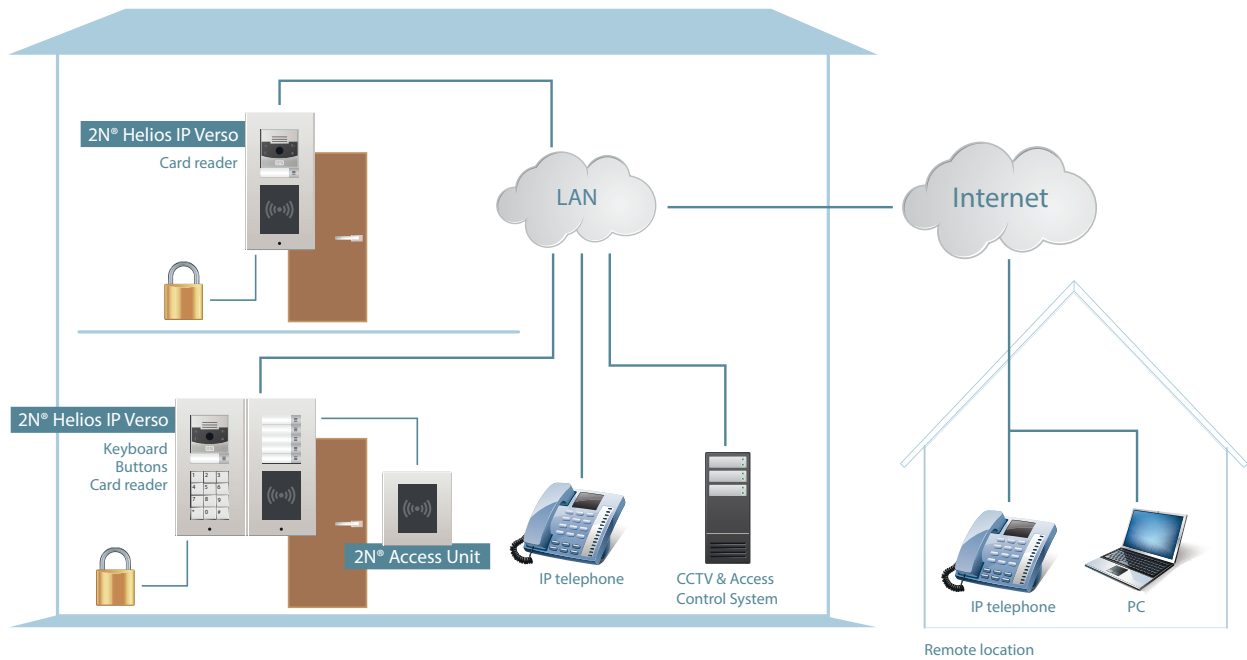

Patrik LENHART,
Technical Preparation of Contracts,
Low Voltage Systems, OAZA-NET s.r.o.

www.2n.cz

About our customer

The Regional Hospital in Liberec uses the latest technologies in its completely reconstructed and recently opened pavilion. 2N® Helios IP Verso integrated with the newly constructed camera system works seamlessly in the pavilion security system, owing to an interconnected HD camera. The interior is fitted with separate 2N® Access Unit readers. The customer can enjoy the benefits of centralized management and plans to gradually migrate the telephone and access system over to IP.

Advantages:

- Scalable solution
- Separate Access Control System from 2N
- Connection to an IP camera system
- HD camera in the door intercom
- Attractive design
- PoE power supply

Why 2N® Helios IP Verso and 2N® Access Unit?

The hospital is a public space where large numbers of people including staff are present concurrently at any given time. Managing access for employees while also ensuring the safety of patients is a top priority. A suitable IP intercom had to be an integral part of the camera and the access systems. Separate IP readers 2N® Access Unit with support for NFC are installed everywhere where a HD camera is not needed. Both types of equipment can be administered remotely with ease.

Connection example:

Photo from the installation of 2N® Helios IP Verso

2N TELEKOMUNIKACE a.s.
Modřanská 621, 143 01 Prague 4
Czech Republic

www.2n.cz

For more information contact
+ 420 261 301 500
or
sales@2n.cz.