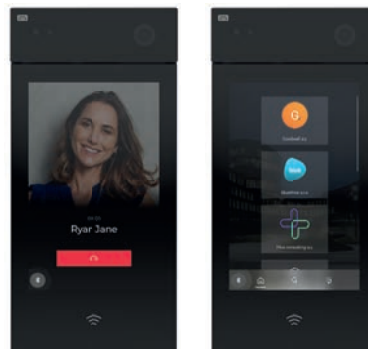

2N® IP STYLE

Exceptional door intercom with 10" touchscreen

2N® IP Style: 9157101

2N® IP Style (secured): 9157101-S

Flush box: 9157001

Surface chassis: 9157002

Frames for 2N® IP Verso

Flush installation
2 modules
Black 9155012B
Nickel 9155012

Flush installation
3 modules
Black 9155013B
Nickel 9155013

Surface installation
2 modules
Black 9155022B
Nickel 9155022

Surface installation
3 modules
Black 9155023B
Nickel 9155023

2N® IP FORCE

1 Button, Keypad
9151101KW

1 Button, HD Camera, Keypad
9151101CHKW

1 Button, Pictograms, Reader Ready
9151101RPW

1 Button, HD Camera, Pictograms,
Reader Ready
9151101CHRPW

1 Button, HD Camera
9151101W
9151101CHW

2 Buttons, Reader Ready
9151102CRW

2 Buttons, HD Camera,
Reader Ready
9151102CHRW

4 Buttons
9151104W
9151104CHW